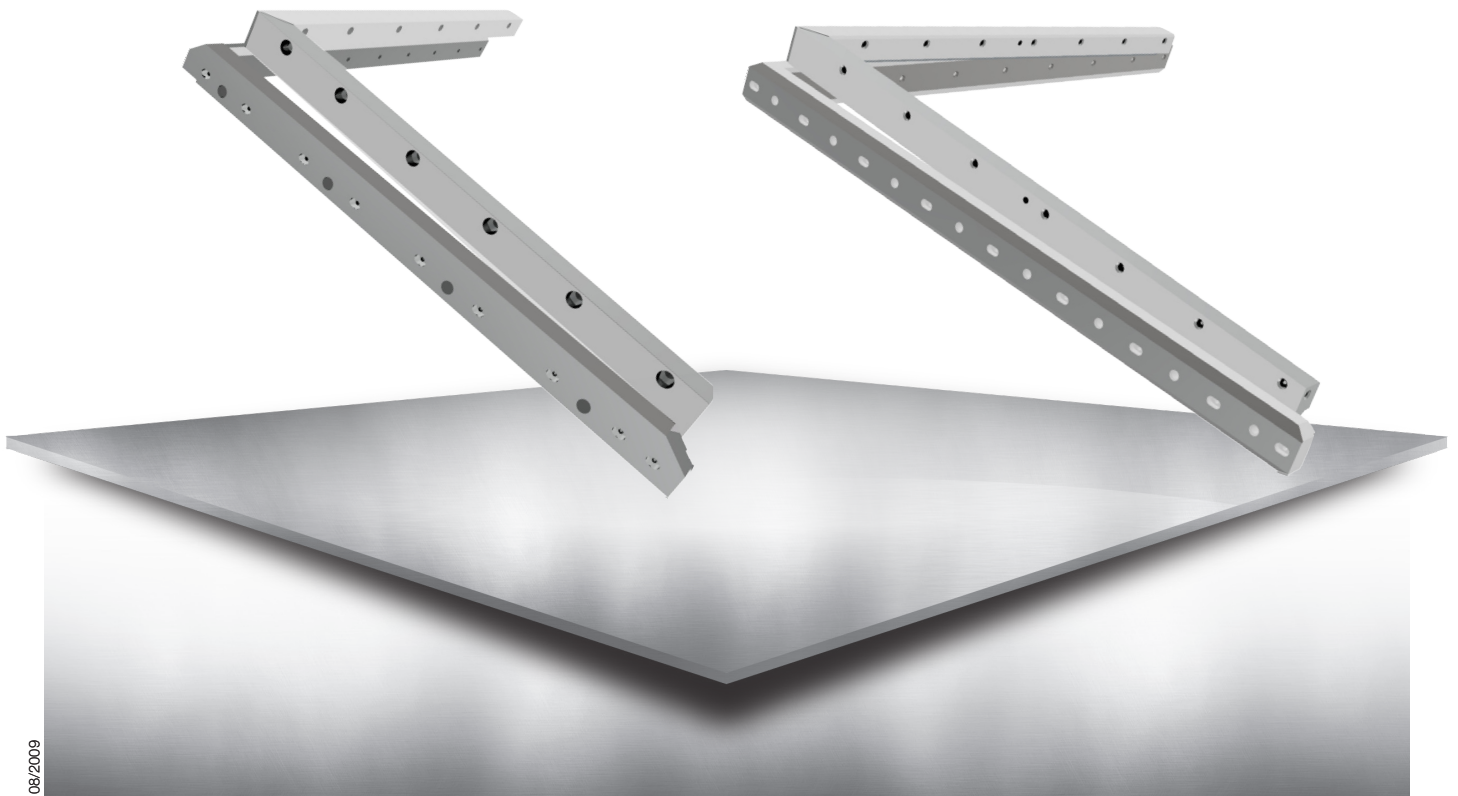

PS:SHEAR-BLADES

FOR MACHINE TYPE SALVAGNINI

- made of highest X3-PM-quality which increases the life-time

■ 400 mm

■ 500 mm

09/2009

TRUMPF

THICK TURRET