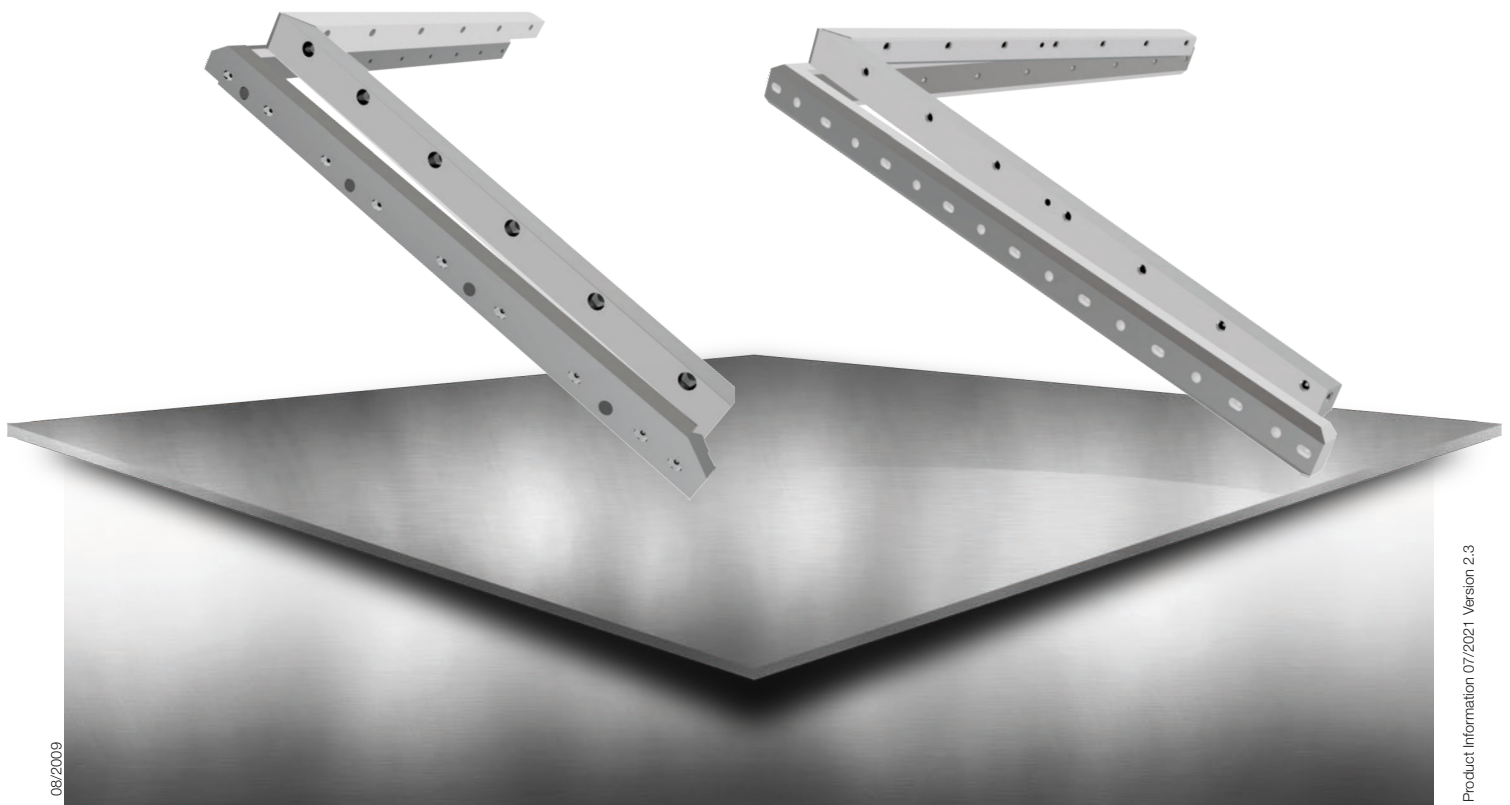

ps:[®]shear-blades

FOR MACHINE TYPE SALVAGNINI

- made of highest X3-PM quality which increases the lifetime

■ 400 mm

■ 500 mm

TRUMPF

THICK TURRET

SALVAGNINI