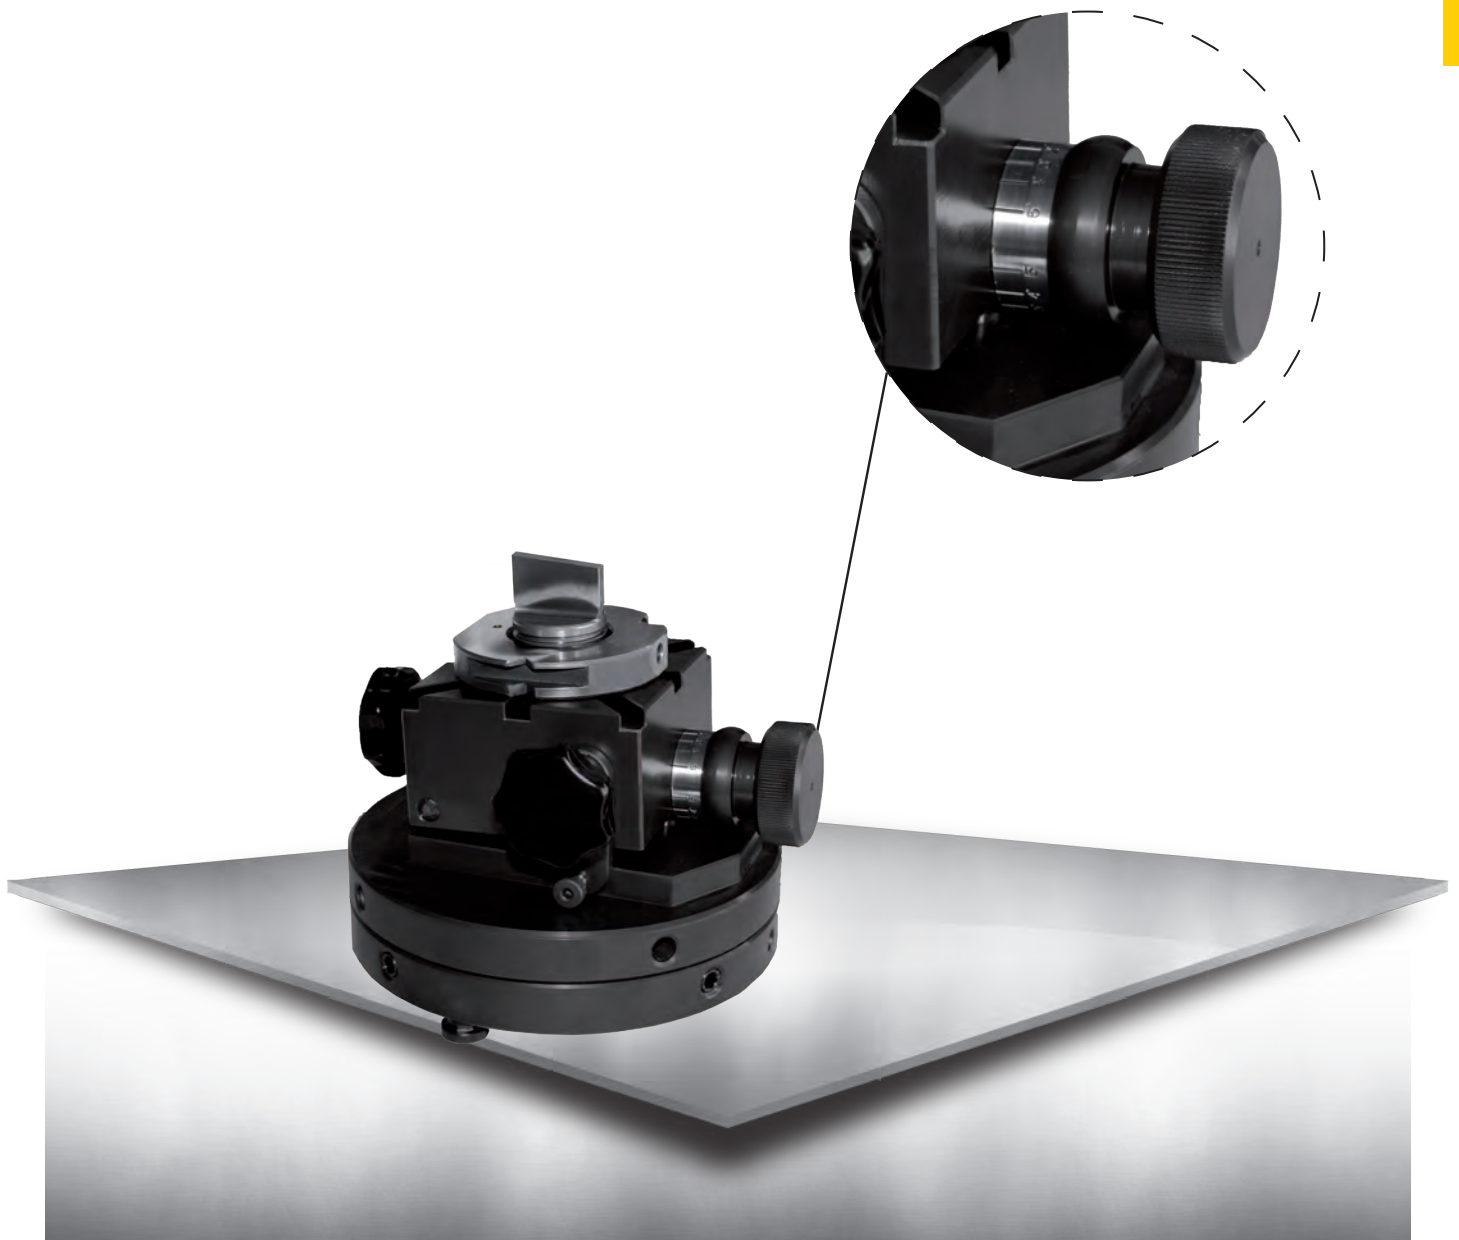

ps:[®]quick-adjust-vise

- quick-release system for exact and time-saving clamping of punches
- accurate adjustment of angles by using a magnetic pocket level
- process safety by grinding the whisper punches
- easy adjustment of angle for whisper punches by excentric wheel
- accurate regrinding of the whisper shear over the corner by using an adjustment ring and alignment keys in the top of the sinus copensator

TRUMPF

THICK TURRET

SALVAGNINI